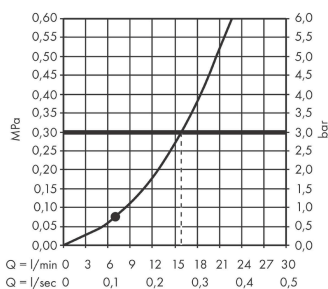

Flowchart

The consumption was measured in combination with the appropriate fittings (thermostat/mixer/ in-wall valve) to reflect actual application in practice.