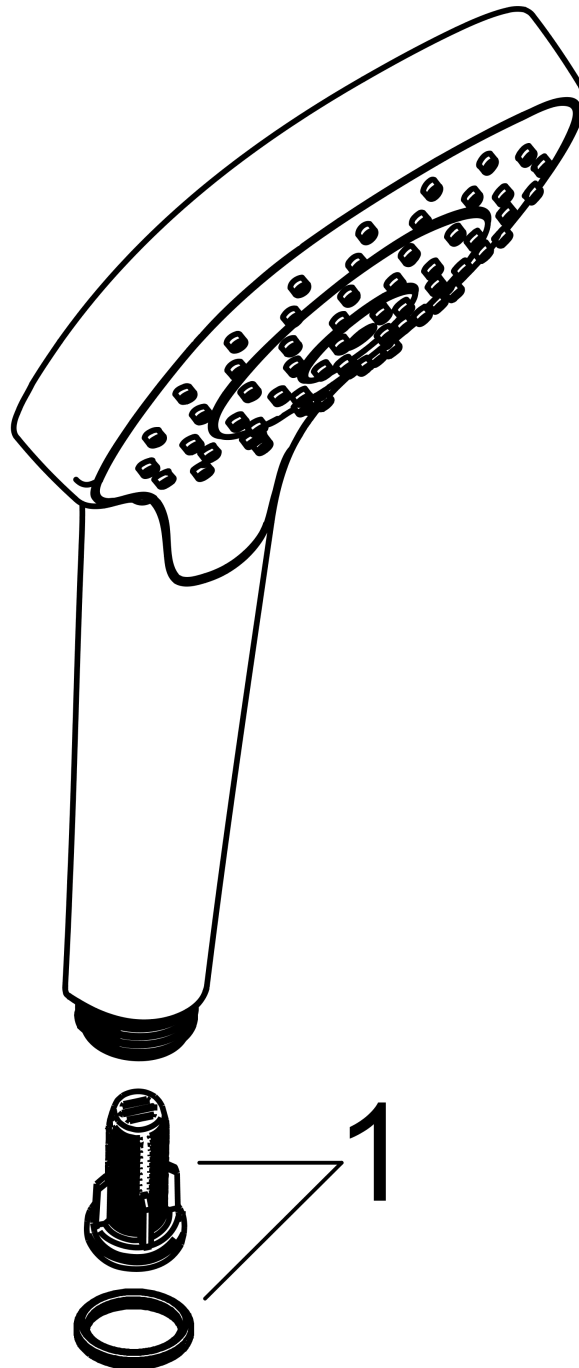

### product features

- shower head size: 110 mm
- spray type: Rain
- spray disc surface: easy cleanable plastic spray disc, white
- maximum flow rate at 3 bar: 16 l/min
- minimum flow pressure: 1 bar
- with internal water conduction
- rinseable screen seal
- connection thread G ½
- suitable for continuous flow water heaters

## Scale drawing

## Flowchart

The consumption was measured in combination with the appropriate fittings (thermostat/mixer/ in-wall valve) to reflect actual application in practice.

**Croma E**  
**Hand shower 110 1jet**  
Finish: **Brushed Bronze**

Article Number: **26814140**

**Exploded Drawing**

Year of production: >11/20

**Croma E**  
**Hand shower 110 1jet**  
 Finish: **Brushed Bronze**    Article Number: **26814140**

**Spare part list**

Year of production: >11/20