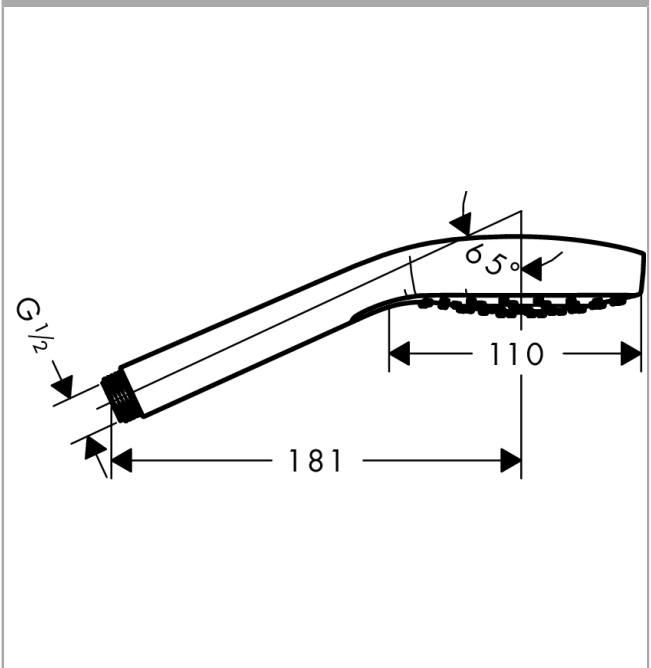

### product features

- shower head size: 110 mm
- spray type: Rain
- spray disc surface: easy cleanable plastic spray disc, white
- maximum flow rate at 3 bar: 16 l/min
- minimum flow pressure: 1 bar
- with internal water conduction
- rinseable screen seal
- connection thread G ½
- suitable for continuous flow water heaters

## Scale drawing